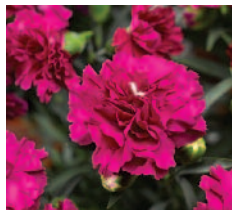

**14CM (1.5L) SUMMER ORNAMENTAL JUMBO POT BEDDING -
 ADDITIONS SEASONAL CONTAINER FILLERS AVAILIABLE JUNE - JULY - AUGUST**

14cm Argyranthemum
Frutescens

14cm Begonia Bonaparte
Semi-trailing

14cm Begonia Bonfire
Semi-trailing

14cm Begonia Bossa
Nova Semi-trailing

14cm Begonia Non-stop

14cm Carnation -
Dianthus

14cm Confetti – Trixi
garden

14cm Cosmos

14cm Dahlia – green leaf
Grandalia

14cm Dahlia happy
Bronze leaf

14cm Fuchsia bush