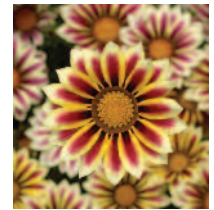

**14CM (1.5L) SUMMER ORNAMENTAL JUMBO POT BEDDING -
 ADDITIONS SEASONAL CONTAINER FILLERS AVAILIABLE JUNE - JULY - AUGUST**

14cm Argyranthemum
Frutescens

14cm Begonia Bonaparte
Semi-trailing

14cm Begonia Bonfire
Semi-trailing

14cm Begonia Bossa
Nova Semi-trailing

14cm Begonia Non-stop

14cm Carnation -
Dianthus

14cm Confetti – Trixi
garden

14cm Cosmos

14cm Dahlia – green leaf
Grandalia

14cm Dahlia happy
Bronze leaf

14cm Fuchsia bush

14cm Gazania Kiss

14cm Geranium zonals

14cm Geranium
variegated

14cm Heliotrope Blue
Marine

14cm New Guinea
Impatiens

All product Barcoded

14cm Geranium Zonal = 5060256510000

14cm Summer Oranamentals Flowering Pot plant = 5060256510031