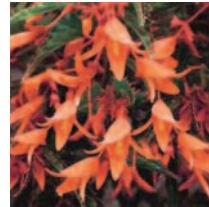

**14CM (1.5L) SUMMER ORNAMENTAL JUMBO POT BEDDING -
 ADDITIONS SEASONAL CONTAINER FILLERS AVAILIABLE JUNE - JULY - AUGUST**

14cm Argyranthemum
Frutescens

14cm Begonia Bonaparte
Semi-trailing

14cm Begonia Bonfire
Semi-trailing

14cm Begonia Bossa
Nova Semi-trailing

14cm Begonia Non-stop

14cm Carnation -
Dianthus

14cm Confetti – Trixi
garden

14cm Cosmos

14cm Dahlia – green leaf
Grandalia

14cm Dahlia happy
Bronze leaf

14cm Fuchsia bush