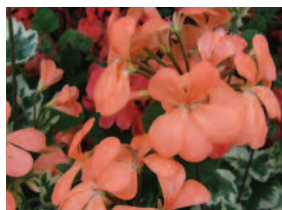

**14CM (1.5L) SUMMER ORNAMENTAL JUMBO POT BEDDING -
 ADDITIONS SEASONAL CONTAINER FILLERS AVAILIABLE JUNE - JULY - AUGUST**

14cm Argyranthemum
Frutescens

14cm Begonia Bonaparte
Semi-trailing

14cm Begonia Bonfire
Semi-trailing

14cm Begonia Bossa
Nova Semi-trailing

14cm Begonia Non-stop

14cm Carnation -
Dianthus

14cm Confetti – Trixi
garden

14cm Cosmos

14cm Dahlia – green leaf
Grandalia

14cm Dahlia happy
Bronze leaf

14cm Fuchsia bush

14cm Gazania Kiss

14cm Geranium zonals

14cm Geranium
variegated

14cm Heliotrope Blue
Marine

14cm New Guinea
Impatiens

All product Barcoded

14cm Geranium Zonal = 5060256510000

14cm Summer Oranamentals Flowering Pot plant = 5060256510031