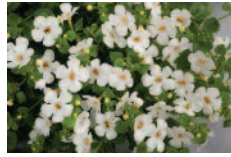

10CM PATIO / BASKETS + TUB PLANTS

AVAILABLE IN APR - MAY - JUNE

10cm Bacopa cabana

10cm Bacopa scopia

10cm Bidens

10cm Brachyscome

10cm Calibrachoa
Million Bells

10cm Diascia

10cm Fuchsia Bush

10cm Fuchsia Trailing

10cm Felicia Blue

10cm Helichrysum

10cm Lantana

10cm Laurentia

10cm Lobelia Laguna

10cm Lobelia Techno